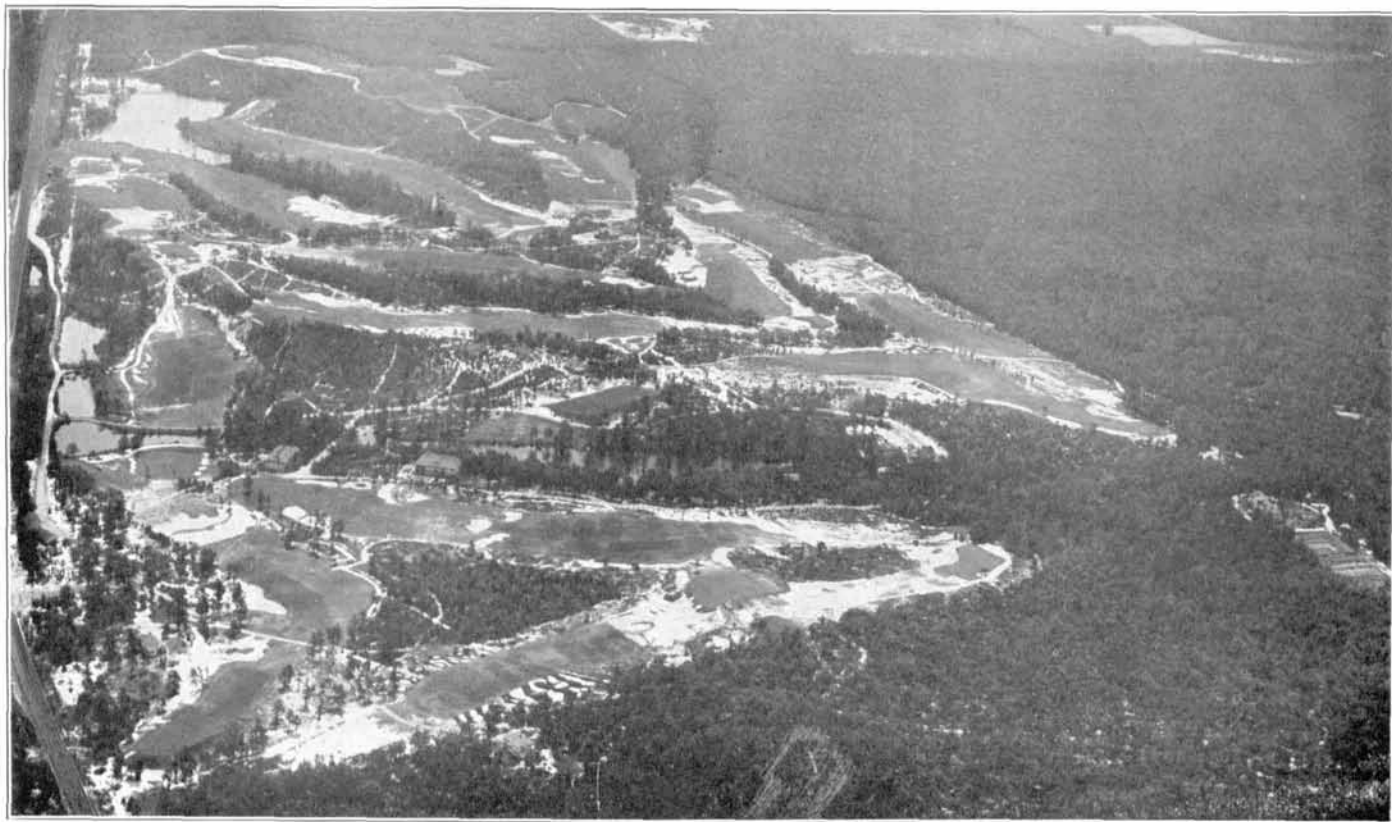

Airplane view of Pine Valley Golf Course, Pine Valley, N. J. This picture shows all of the holes of the course. The green in the left foreground is No. 13. Of the two greens in the middle distance, the one on the left is No. 6 and the one on the right is No. 3. The club house is indicated by the flagstaff just beyond the center of the picture.

Another airplane view of Pine Valley Golf Course. The green in the left foreground is No. 1. The green at the extreme right is No. 6. The small green on the island in the lake in the distance is No. 8.